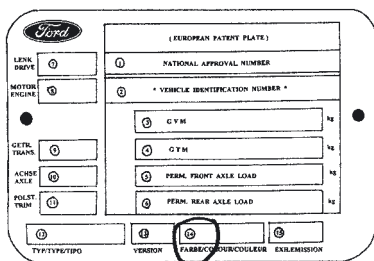

PAINT CODE

NEW 1996 ->

Passenger Cars
Ka - Fiesta - Puma - Escort -
Focus - Mondeo - Galaxy

ST	TRUCK	TRUCK	TRUCK	TRUCK
A	A	A	A	A
B	B	B	B	B
C	C	C	C	C
D	D	D	D	D